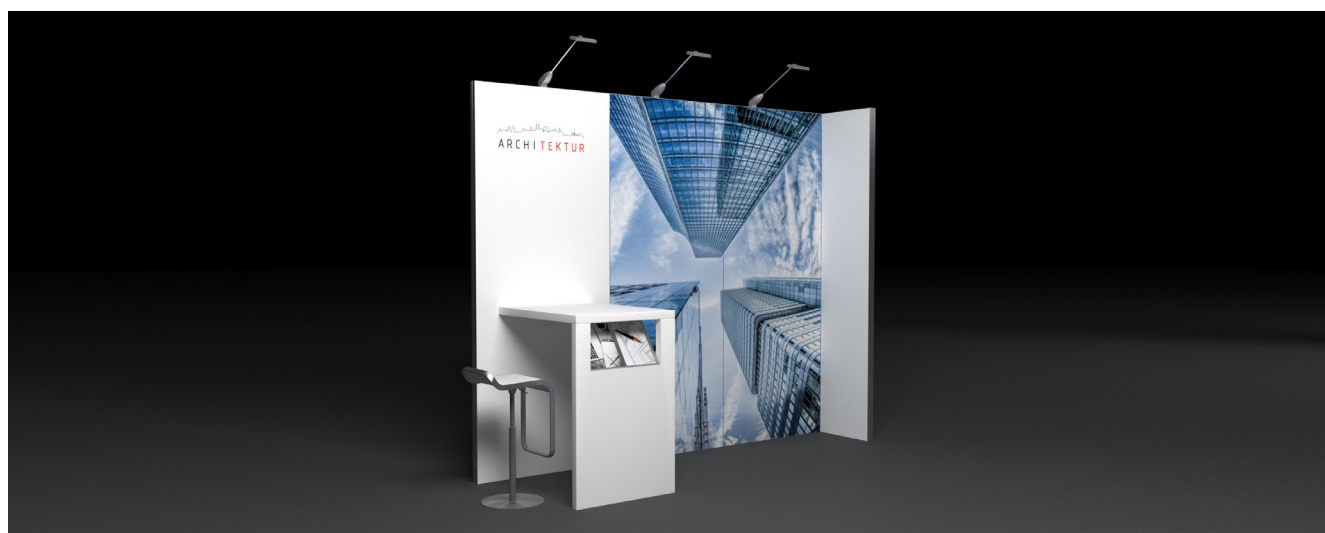

ALL-IN COUNTER PLUS.

Big ideas don't need a big space! Convince your customers with a generously-sized counter on the marketplace of your choice. Position yourself with your brand depicted extensively over the integrated rear wall.

Includes:

- Floor space (approx. 6 m²)
- Counter with brochure compartment, bar stool, light
- 3 running metre rear wall with an inscription on both sides
- Electricity connection, basic cleaning, daily stand cleaning, liability insurance, insurance of exhibits against fire, lightning, explosion and damage by the elements (max. value CHF 10 000)
- 50 voucher codes, including redemption, 2 exhibitor codes

Communication:

- Basic entry in the online catalogue
- Upload your media releases to swissbau.ch/media, your folder is made available in the Media Center, media list to download
- Picture and video material for use as required

Price:

CHF 7 900.–

Optional: textile canvas print, backlit (not rear wall behind counter)
+ CHF 550.–/running metre

Contact:

Alexandre Mériel
MCH Swiss Exhibition Ltd.
Swissbau, Postfach, 4005 Basel
alexandre.meriel@messe.ch
T +41 58 206 29 79

General information: Statutory VAT will be added to all prices. Our official system stand partner – Syma – will contact you to arrange the stand details. Subject to change without notice.